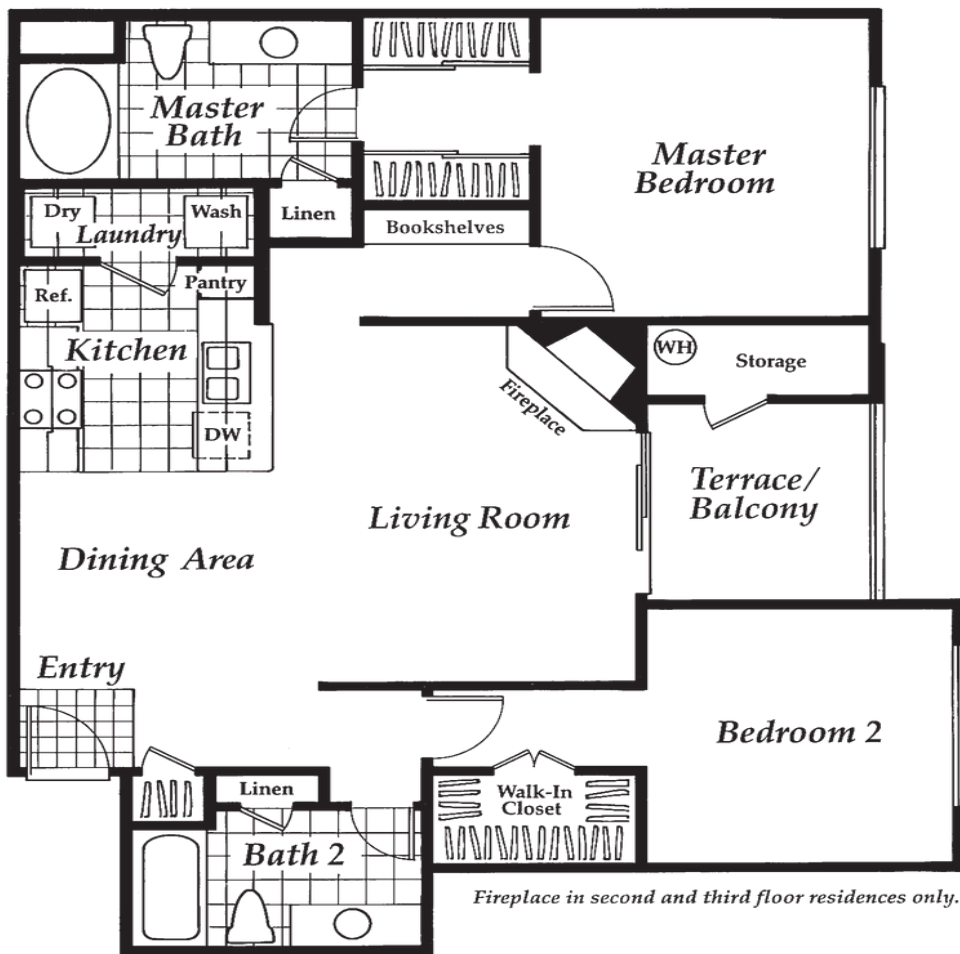

# Versailles

🛏 2 bed      🚿 2 bath

🏠 1100 sq ft    \$3030 - \$3810\*

## Features

- Large Two Bedroom Apartment
- Central Air Conditioning
- Custom Walk-In Closet
- 9' Ceilings With Crown Molding
- Gas Fire Place\*\*
- Built in Microwave
- Roman Tub in Master
- Refrigerator w/ Ice Maker\*\*
- Dishwasher
- Stainless Steel Appliances\*\*
- Porcelain Tile\*\*
- Individualized Pre-Wired Intrusion Alarms
- Detached Garage\*\*

Our most extensive two-bedroom makes it easy to choose your new home. The master bedroom features a Roman-style tub and mirrored closet doors. The guest bathroom features a standard size tub and linen closet. A full-size washer/dryer is just one of many features of the Versailles floor plan. Versailles floor plans are available on the 1st, 2nd, and 3rd floors. All Versailles floor plans on the first floor include a direct-access garage. All 2nd and 3rd floors come standard with a fireplace.