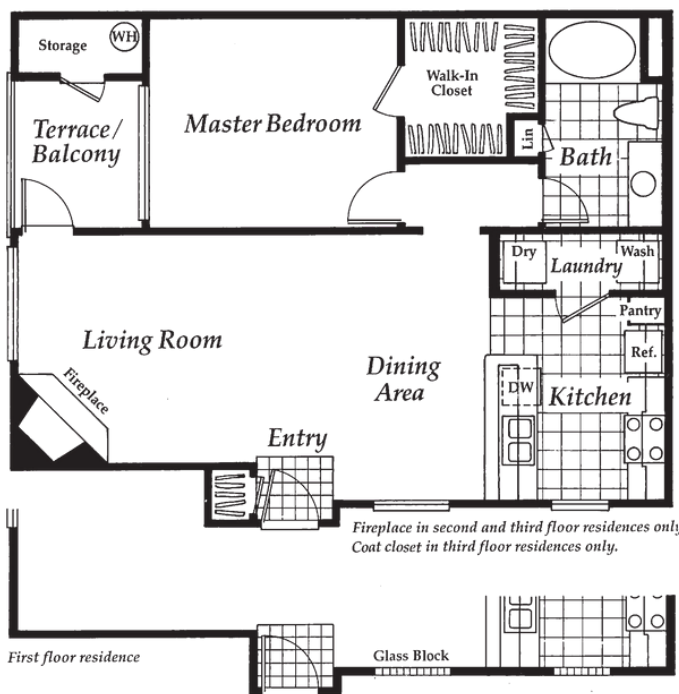

Trevi

🛏 1 bed 🚿 1 bath
 📏 805 sq ft 💰 \$2480 - \$2710*

First floor residence

Features

- Spacious One Bedroom Apartment
- Central Air Conditioning
- Custom Walk-In Closet
- 9' Ceilings With Crown Molding
- Gas Fire Place**
- Built in Microwave
- Refrigerator w/ Ice Maker**
- Dishwasher
- Stainless Steel Appliances**
- Porcelain Tile**
- Individualized Pre-Wired Intrusion Alarms
- Detached Garage**

Fireplace in second and third floor residences only.
 Coat closet in third floor residences only.

This large one-bedroom features a Roman-style tub, full-size washer/dryer, and walk-in closet. Enjoy your new apartment home from your private patio. Trevi floor plans are available on the 1st, 2nd, and 3rd floors. All Trevi floor plans on the 2nd and 3rd floors come standard with a fireplace.