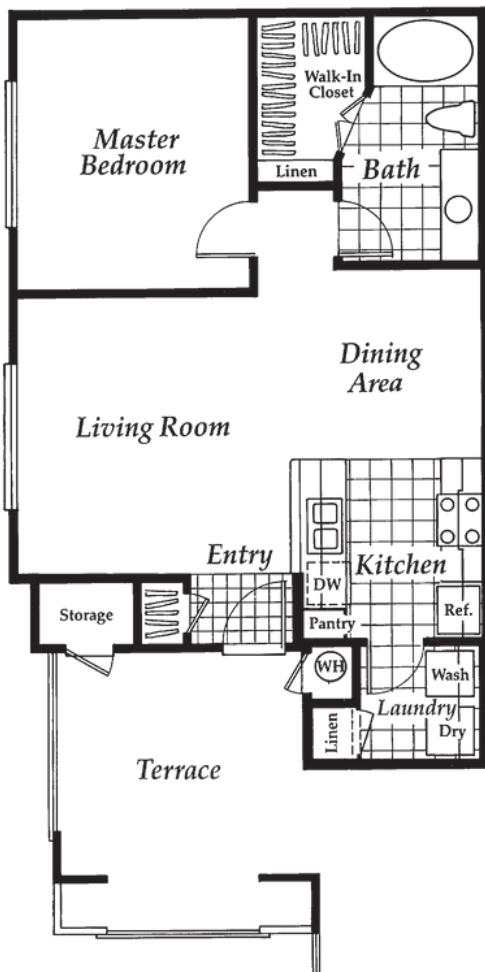

Tivoli

🛏 1 bed 🚿 1 bath
🏠 717 sq ft \$2455 - \$2655*

Features

- Spacious One Bedroom Apartment
- Central Air Conditioning
- Custom Walk-In Closet
- 9' Ceilings With Crown Molding
- Built in Microwave
- Refrigerator w/ Ice Maker**
- Dishwasher
- Stainless Steel Appliances**
- Porcelain Tile**
- Individualized Pre-Wired Intrusion Alarms
- Detached Garage**

This spacious one-bedroom features a Roman-style tub, full-size washer / dryer, and a walk-in closet. Enjoy outdoor living from the privacy of your patio. All Tivoli floor plans are available on 2nd and 3rd floors.