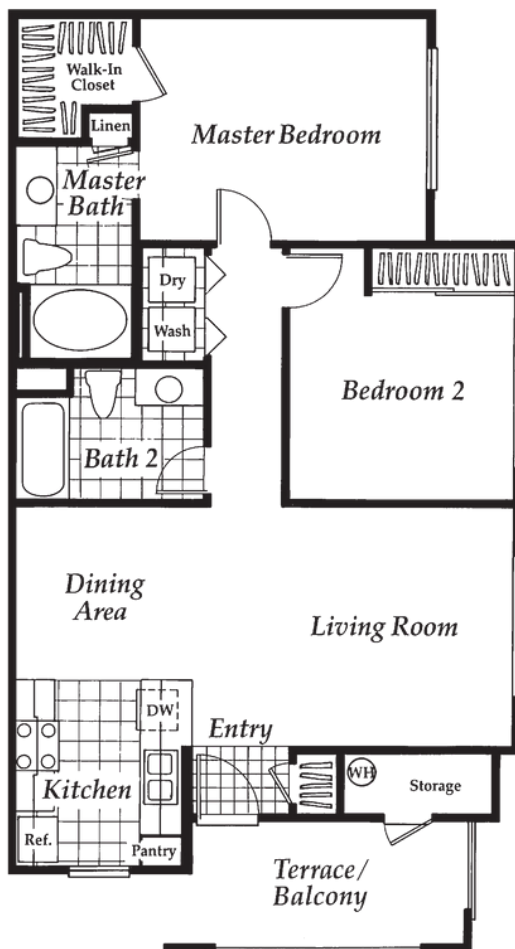

Palatine

🛏 2 bed 🚿 2 bath

🏠 990 sq ft 💰 \$2930 - \$3230*

Features

- Large Two Bedroom Apartment
- Central Air Conditioning
- Custom Walk-In Closet
- 9' Ceilings With Crown Molding
- Gas Fire Place**
- Built in Microwave
- Roman Tub in Master
- Refrigerator w/ Ice Maker**
- Dishwasher
- Stainless Steel Appliances**
- Porcelain Tile**
- Individualized Pre-Wired Intrusion Alarms
- Detached Garage**

Fireplace in second floor residences only.

Alternate Plan

This large two-bedroom features a private balcony before entering your home. The master bedroom features a Roman-style tub and walk-in closet. The guest bathroom includes a standard size tub. Enjoy the convenience of a full-size washer/dryer in the hallway adjacent to your bedroom. Palatine floor plans are available on the 1st and 2nd floors. All Palatine floor plans on the 2nd floor come standard with a fireplace.