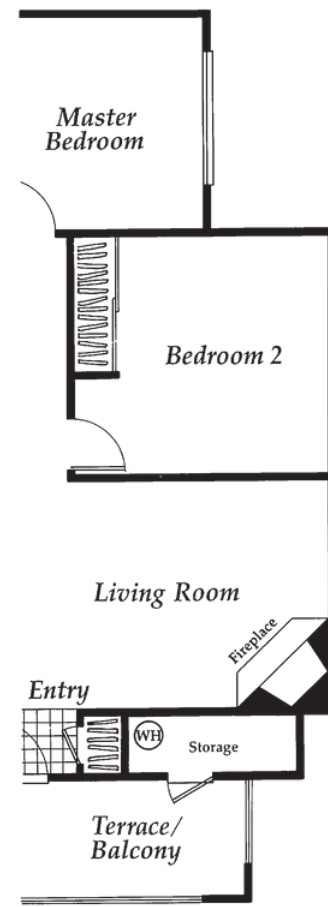

Palatine

🛏 2 bed 🚿 2 bath

🏠 990 sq ft 💰 \$2930 - \$3230*

Features

- Large Two Bedroom Apartment
- Central Air Conditioning
- Custom Walk-In Closet
- 9' Ceilings With Crown Molding
- Gas Fire Place**
- Built in Microwave
- Roman Tub in Master
- Refrigerator w/ Ice Maker**
- Dishwasher
- Stainless Steel Appliances**
- Porcelain Tile**
- Individualized Pre-Wired Intrusion Alarms
- Detached Garage**

Fireplace in second floor residences only.

Alternate Plan

This large two-bedroom features a private balcony before entering your home. The master bedroom features a Roman-style tub and walk-in closet. The guest bathroom includes a standard size tub. Enjoy the convenience of a full-size washer/dryer in the hallway adjacent to your bedroom. Palatine floor plans are available on the 1st and 2nd floors. All Palatine floor plans on the 2nd floor come standard with a fireplace.