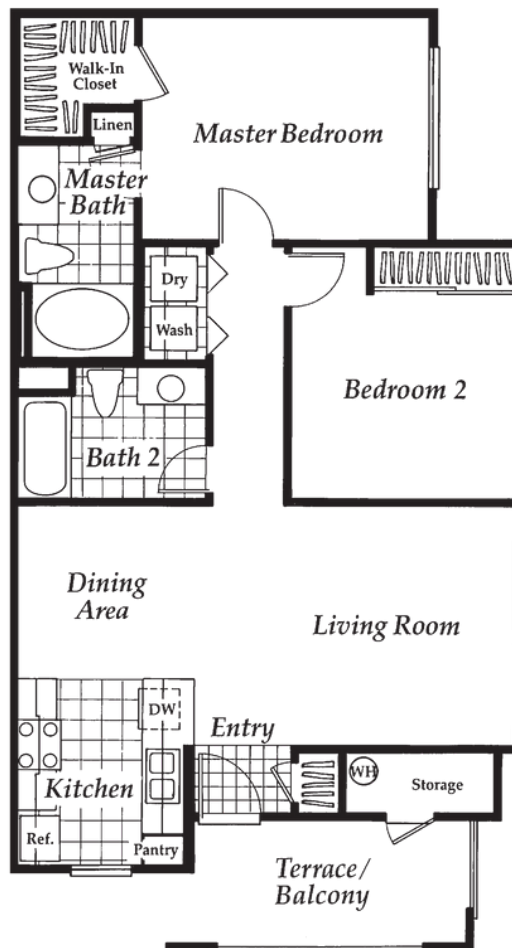

Milan

🛏 2 bed 🚿 2 bath

🏠 940 sq ft \$2830 - \$3130*

Features

- Large Two Bedroom Apartment
- Central Air Conditioning
- Custom Walk-In Closet
- 9' Ceilings With Crown Molding
- Built in Microwave
- Roman Tub in Master
- Refrigerator w/ Ice Maker*
- Dishwasher
- Stainless Steel Appliances*
- Porcelain Tile*
- Individualized Pre-Wired Intrusion Alarms
- Detached Garage*

This large two-bedroom features a private balcony before entering your home. The master bedroom features a Roman-style tub and walk-in closet. The guest bathroom includes a standard size tub. Enjoy the convenience of a full-size washer/dryer in the hallway adjacent to your bedroom. All Milan Floor plans are available on the 2nd floor.