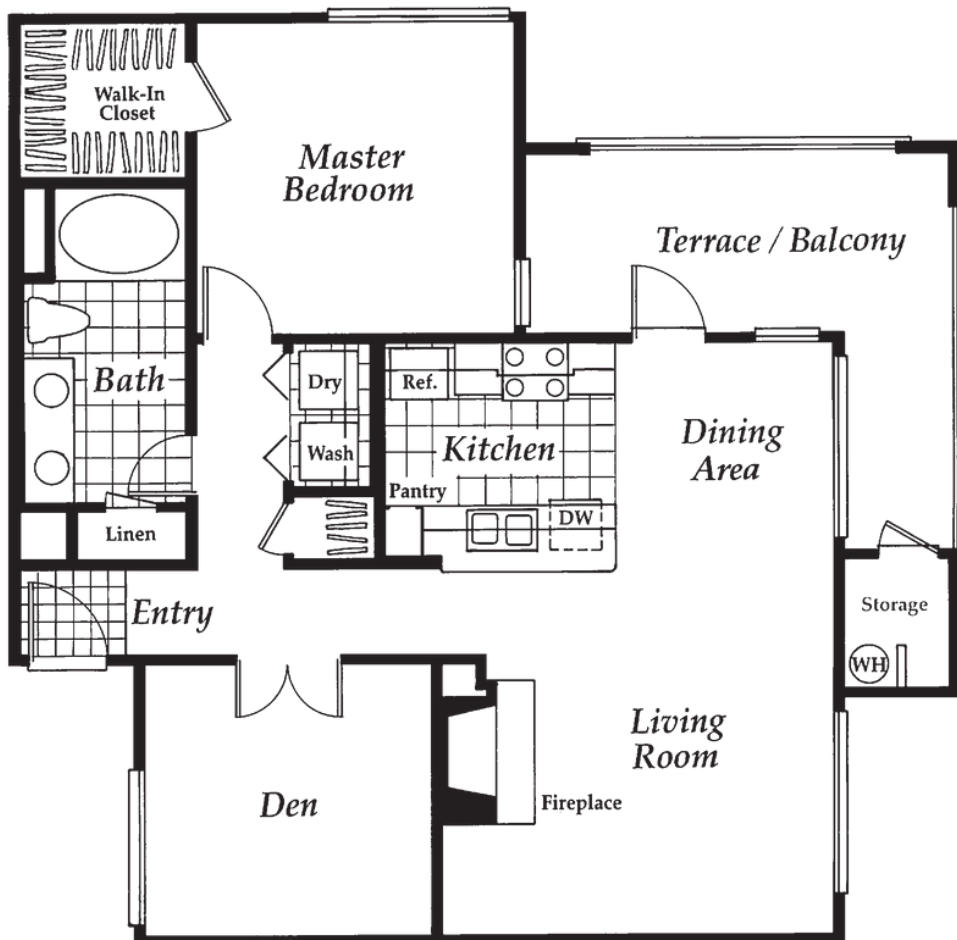

Capri

🛏 1 bed

🚿 1 bath

🏠 930 sq ft \$2780 - \$3110*

Features

Spacious One Bedroom
+Den Apartment

Central Air Conditioning

Custom Walk-In Closet

9' Ceilings With Crown Molding

Gas Fire Place**

Built in Microwave

Roman Tubs

Refrigerator w/ Ice Maker**

Dishwasher

Stainless Steel Appliances**

Porcelain Tile**

Wrap-Around Balcony

Individualized Pre-Wired Intrusion Alarms

Detached Garage**

Fireplace in second and third floor residences only.

This spacious one-bedroom plus den features a Roman-style tub, double sinks, full-size washer/dryer, and an airy walk-in closet. Capri floor plans are available on the 1st, 2nd, and 3rd floors. All Capri floor plans on the 2nd and 3rd floors come standard with a fireplace.