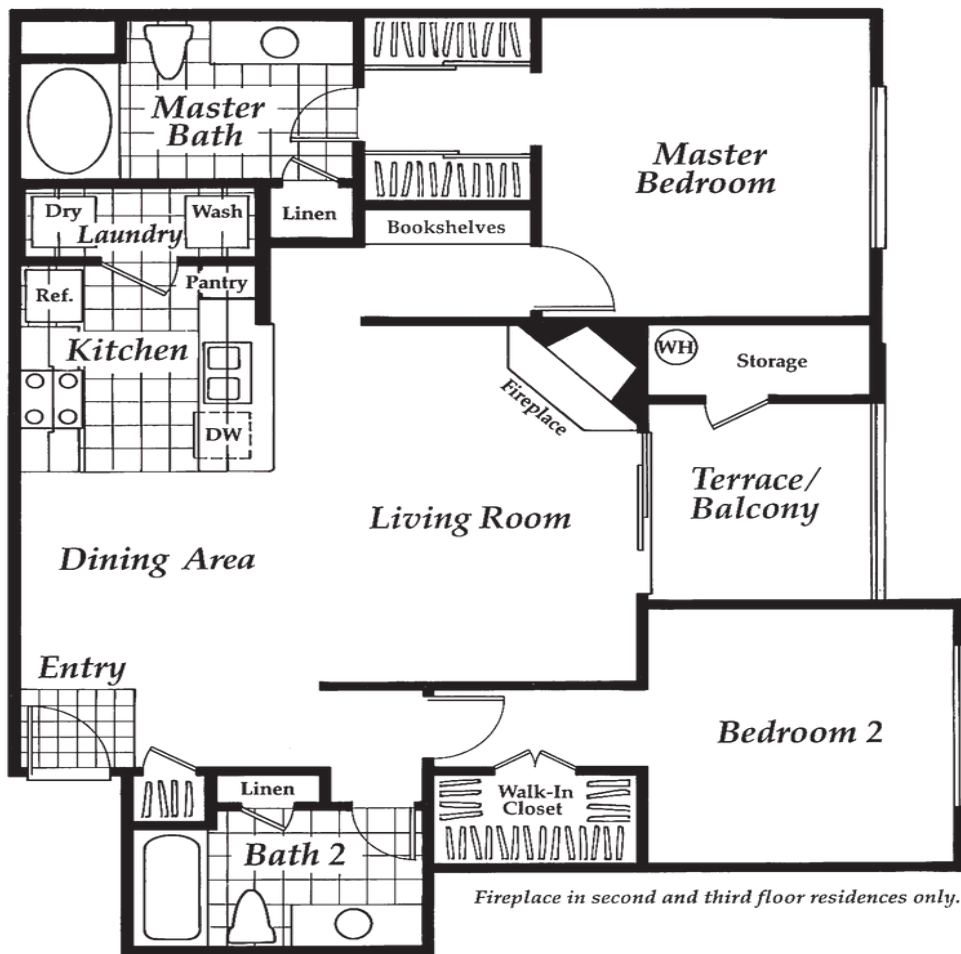

Versailles

🛏 2 bed 🚿 2 bath

🏠 1100 sq ft \$3030 - \$3810*

Features

- Large Two Bedroom Apartment
- Central Air Conditioning
- Custom Walk-In Closet
- 9' Ceilings With Crown Molding
- Gas Fire Place**
- Built in Microwave
- Roman Tub in Master
- Refrigerator w/ Ice Maker**
- Dishwasher
- Stainless Steel Appliances**
- Porcelain Tile**
- Individualized Pre-Wired Intrusion Alarms
- Detached Garage**

Our most extensive two-bedroom makes it easy to choose your new home. The master bedroom features a Roman-style tub and mirrored closet doors. The guest bathroom features a standard size tub and linen closet. A full-size washer/dryer is just one of many features of the Versailles floor plan. Versailles floor plans are available on the 1st, 2nd, and 3rd floors. All Versailles floor plans on the first floor include a direct-access garage. All 2nd and 3rd floors come standard with a fireplace.