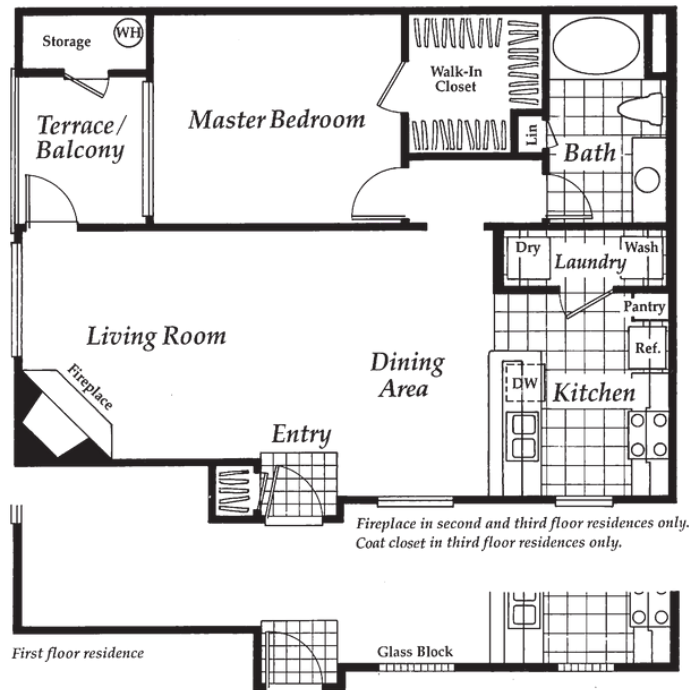

Trevi

🛏 1 bed 🚿 1 bath
📏 805 sq ft 💰 \$2480 - \$2710*

First floor residence

Features

- Spacious One Bedroom Apartment
- Central Air Conditioning
- Custom Walk-In Closet
- 9' Ceilings With Crown Molding
- Gas Fire Place**
- Built in Microwave
- Refrigerator w/ Ice Maker**
- Dishwasher
- Stainless Steel Appliances**
- Porcelain Tile**
- Individualized Pre-Wired Intrusion Alarms
- Detached Garage**

This large one-bedroom features a Roman-style tub, full-size washer/dryer, and walk-in closet. Enjoy your new apartment home from your private patio. Trevi floor plans are available on the 1st, 2nd, and 3rd floors. All Trevi floor plans on the 2nd and 3rd floors come standard with a fireplace.