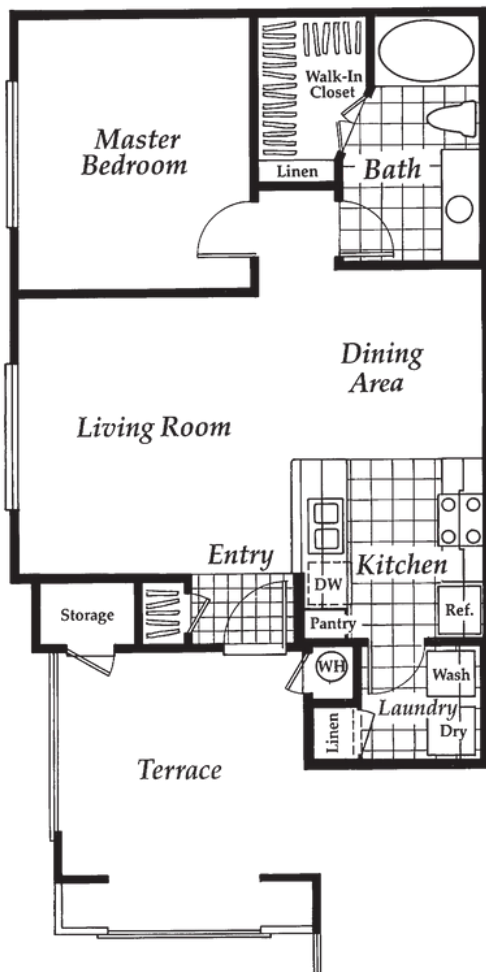

# Tivoli

🛏 1 bed      🚿 1 bath  
📏 717 sq ft      \$2455 - \$2655\*

## Features

- Spacious One Bedroom Apartment
- Central Air Conditioning
- Custom Walk-In Closet
- 9' Ceilings With Crown Molding
- Built in Microwave
- Refrigerator w/ Ice Maker\*\*
- Dishwasher
- Stainless Steel Appliances\*\*
- Porcelain Tile\*\*
- Individualized Pre-Wired Intrusion Alarms
- Detached Garage\*\*

This spacious one-bedroom features a Roman-style tub, full-size washer / dryer, and a walk-in closet. Enjoy outdoor living from the privacy of your patio. All Tivoli floor plans are available on 2nd and 3rd floors.