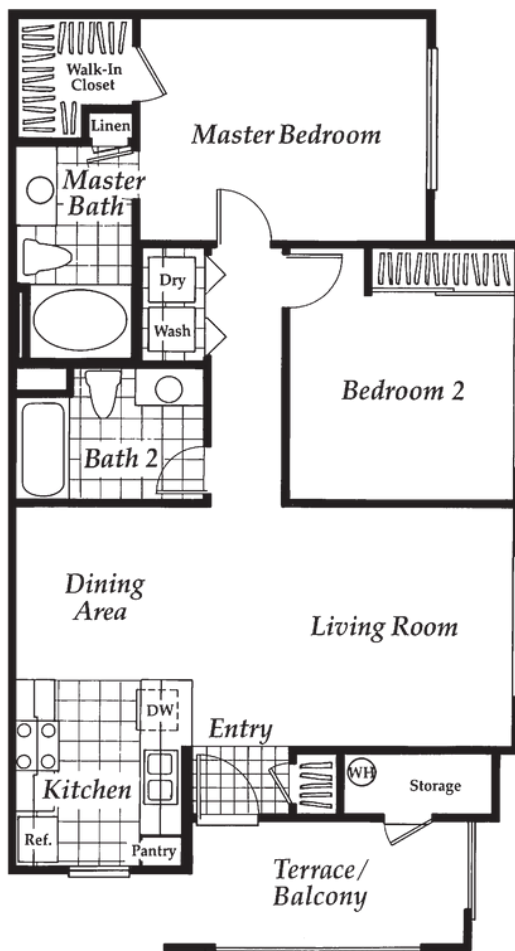

Palatine

🛏 2 bed 🚿 2 bath

🏠 990 sq ft \$2930 - \$3230*

Features

- Large Two Bedroom Apartment
- Central Air Conditioning
- Custom Walk-In Closet
- 9' Ceilings With Crown Molding
- Gas Fire Place**
- Built in Microwave
- Roman Tub in Master
- Refrigerator w/ Ice Maker**
- Dishwasher
- Stainless Steel Appliances**
- Porcelain Tile**
- Individualized Pre-Wired Intrusion Alarms
- Detached Garage**

Fireplace in second floor residences only.

Alternate Plan

This large two-bedroom features a private balcony before entering your home. The master bedroom features a Roman-style tub and walk-in closet. The guest bathroom includes a standard size tub. Enjoy the convenience of a full-size washer/dryer in the hallway adjacent to your bedroom. Palatine floor plans are available on the 1st and 2nd floors. All Palatine floor plans on the 2nd floor come standard with a fireplace.