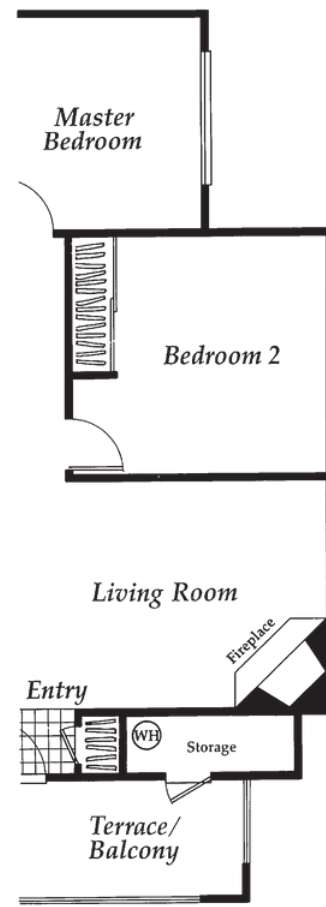

Palatine

🛏 2 bed 🚿 2 bath

🏠 990 sq ft \$2930 - \$3230*

Features

- Large Two Bedroom Apartment
- Central Air Conditioning
- Custom Walk-In Closet
- 9' Ceilings With Crown Molding
- Gas Fire Place**
- Built in Microwave
- Roman Tub in Master
- Refrigerator w/ Ice Maker**
- Dishwasher
- Stainless Steel Appliances**
- Porcelain Tile**
- Individualized Pre-Wired Intrusion Alarms
- Detached Garage**

Fireplace in second floor residences only.

Alternate Plan

This large two-bedroom features a private balcony before entering your home. The master bedroom features a Roman-style tub and walk-in closet. The guest bathroom includes a standard size tub. Enjoy the convenience of a full-size washer/dryer in the hallway adjacent to your bedroom. Palatine floor plans are available on the 1st and 2nd floors. All Palatine floor plans on the 2nd floor come standard with a fireplace.