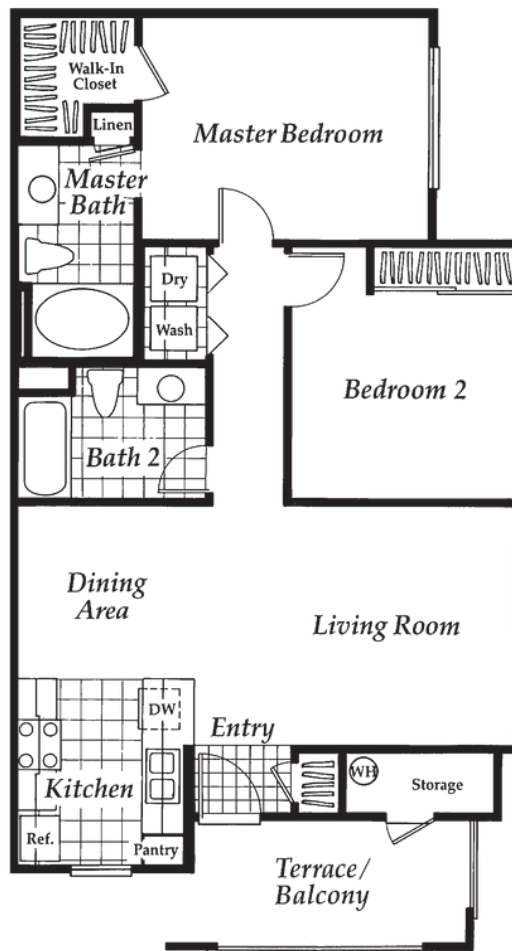

Milan

🛏️ 2 bed 🚿 2 bath

🏠 940 sq ft \$2830 - \$3130*

Features

- Large Two Bedroom Apartment
- Central Air Conditioning
- Custom Walk-In Closet
- 9' Ceilings With Crown Molding
- Built in Microwave
- Roman Tub in Master
- Refrigerator w/ Ice Maker*
- Dishwasher
- Stainless Steel Appliances*
- Porcelain Tile*
- Individualized Pre-Wired Intrusion Alarms
- Detached Garage*

This large two-bedroom features a private balcony before entering your home. The master bedroom features a Roman-style tub and walk-in closet. The guest bathroom includes a standard size tub. Enjoy the convenience of a full-size washer/dryer in the hallway adjacent to your bedroom. All Milan Floor plans are available on the 2nd floor.