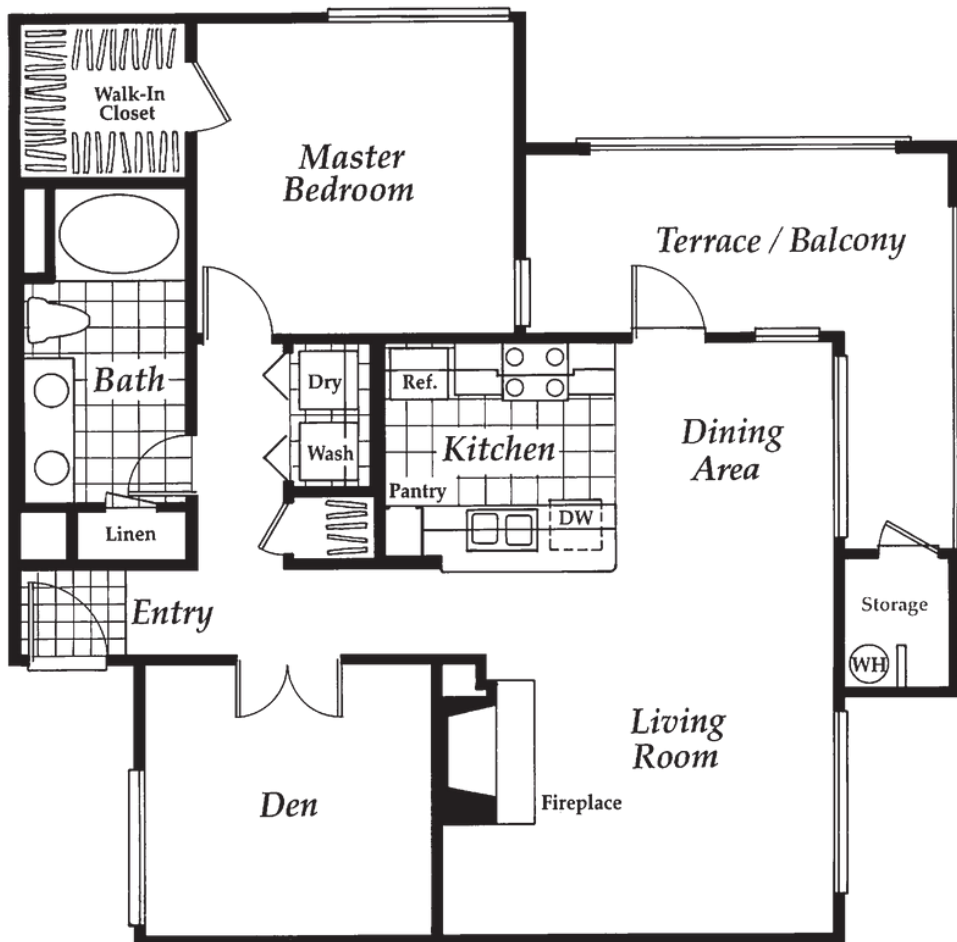

Capri

🛏 1 bed

🚿 1 bath

🏠 930 sq ft \$2780 - \$3110*

Features

Spacious One Bedroom
+Den Apartment

Central Air Conditioning

Custom Walk-In Closet

9' Ceilings With Crown Molding

Gas Fire Place**

Built in Microwave

Roman Tubs

Refrigerator w/ Ice Maker**

Dishwasher

Stainless Steel Appliances**

Porcelain Tile**

Wrap-Around Balcony

Individualized Pre-Wired Intrusion Alarms

Detached Garage**

Fireplace in second and third floor residences only.

This spacious one-bedroom plus den features a Roman-style tub, double sinks, full-size washer/dryer, and an airy walk-in closet. Capri floor plans are available on the 1st, 2nd, and 3rd floors. All Capri floor plans on the 2nd and 3rd floors come standard with a fireplace.