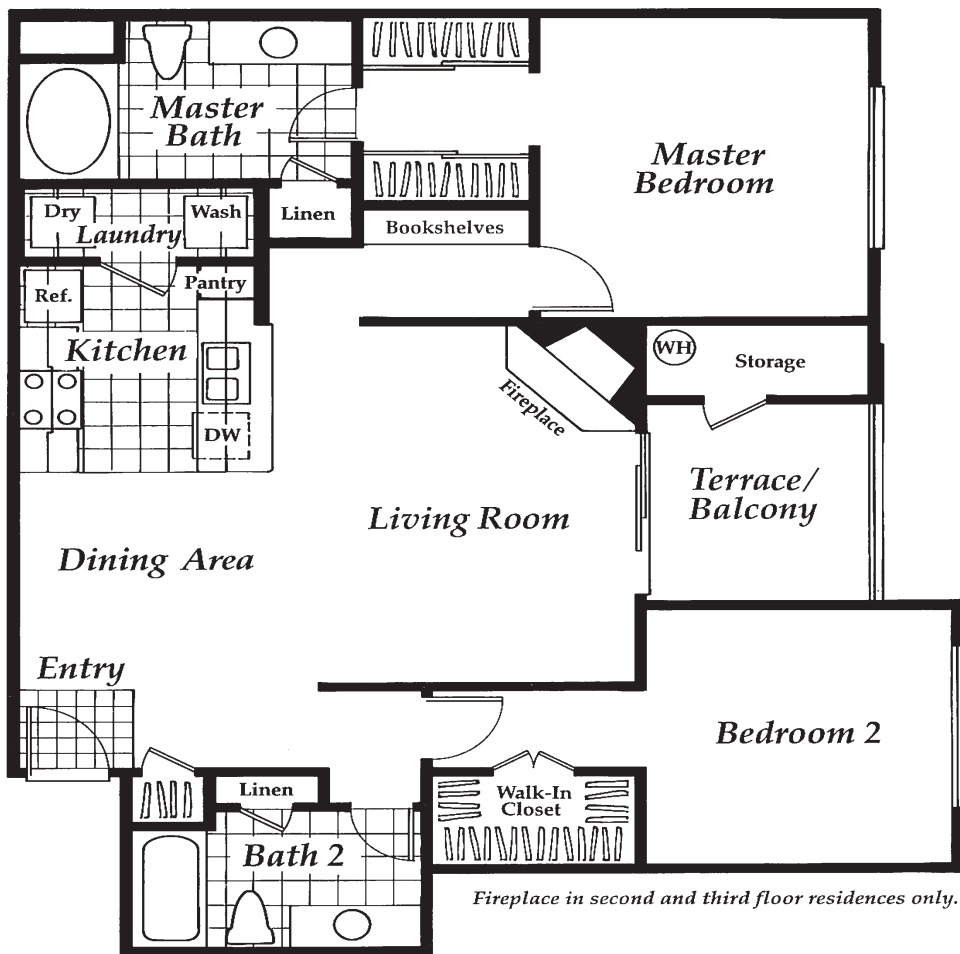

# Versailles

🛏️ 2 bed    🚿 2 bath

🏠 1100 sq ft    \$2385 – \$2790\*

## Features

- Large Two Bedroom Apartment
- Central Air Conditioning
- Custom Walk-In Closet
- 9' Ceilings With Crown Molding
- Gas Fire Place\*\*
- Built in Microwave
- Roman Tub in Master
- Refrigerator w/ Ice Maker\*\*
- Dishwasher
- Stainless Steel Appliances\*\*
- Porcelain Tile\*\*
- Individualized Pre-Wired Intrusion Alarms
- Detached Garage\*\*

Our most extensive two-bedroom makes it easy to choose your new home. The master bedroom features a Roman-style tub and mirrored closet doors. The guest bathroom features a standard size tub and linen closet. A full-size washer/dryer is just one of many features of the Versailles floor plan. Versailles floor plans are available on the 1st, 2nd, and 3rd floors. All Versailles floor plans on the first floor include a direct-access garage. All 2nd and 3rd floors come standard with a fireplace.