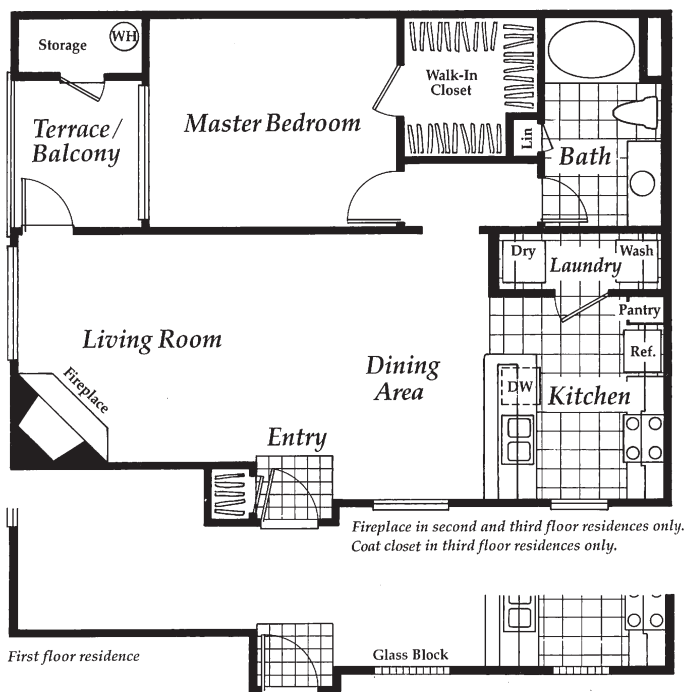

Trevi

🛏 1 bed 🚿 1 bath

🏠 805 sq ft 💰 \$1795 – \$2110*

First floor residence

Features

- Spacious One Bedroom Apartment
- Central Air Conditioning
- Custom Walk-In Closet
- 9' Ceilings With Crown Molding
- Gas Fire Place**
- Built in Microwave
- Refrigerator w/ Ice Maker**
- Dishwasher
- Stainless Steel Appliances**
- Porcelain Tile**
- Individualized Pre-Wired Intrusion Alarms
- Detached Garage**

This large one-bedroom features a Roman-style tub, full-size washer/dryer, and walk-in closet. Enjoy your new apartment home from your private patio. Trevi floor plans are available on the 1st, 2nd, and 3rd floors. All Trevi floor plans on the 2nd and 3rd floors come standard with a fireplace.