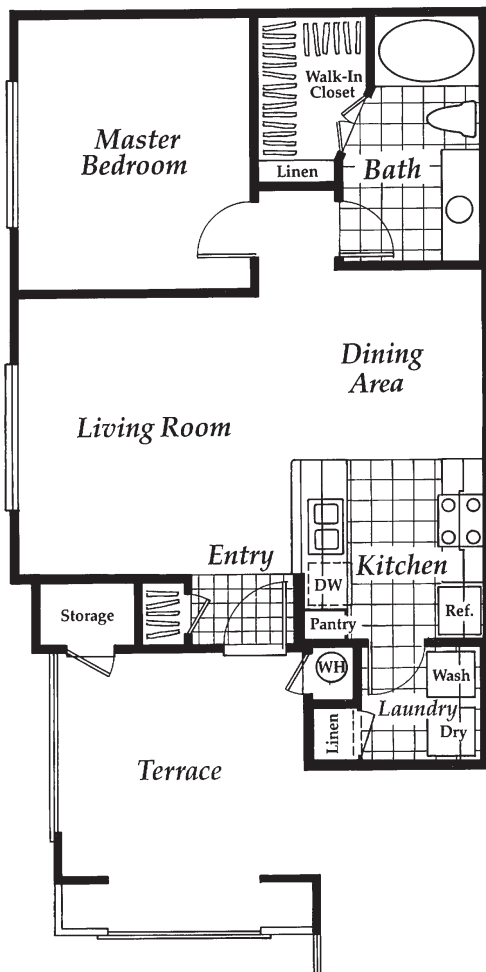

Tivoli

🛏️ 1 bed 🚿 1 bath

🏠 717 sq ft \$1795 – \$2065*

Features

- Spacious One Bedroom Apartment
- Central Air Conditioning
- Custom Walk-In Closet
- 9' Ceilings With Crown Molding
- Built in Microwave
- Refrigerator w/ Ice Maker**
- Dishwasher
- Stainless Steel Appliances**
- Porcelain Tile**
- Individualized Pre-Wired Intrusion Alarms
- Detached Garage**

This spacious one-bedroom features a Roman-style tub, full-size washer / dryer, and a walk-in closet. Enjoy outdoor living from the privacy of your patio. All Tivoli floor plans are available on 2nd and 3rd floors.