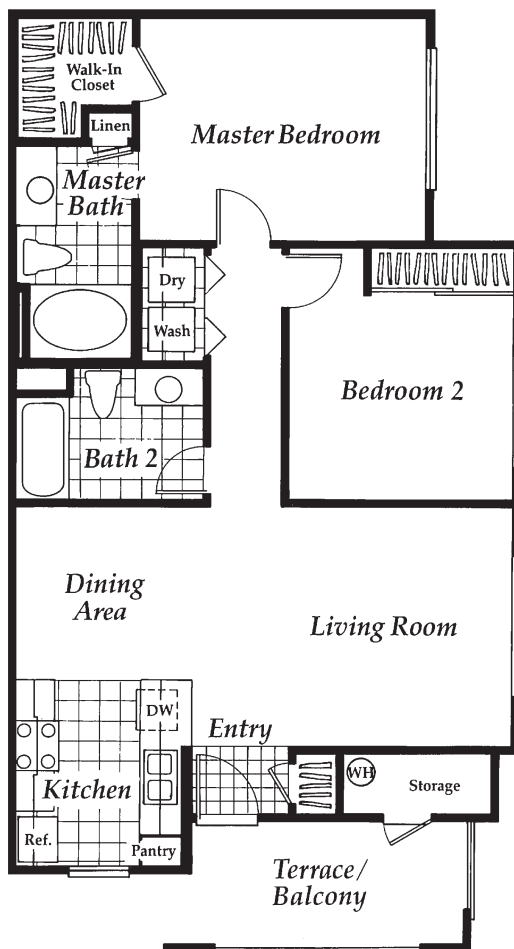

Palatine

🛏 2 bed 🚿 2 bath

🏠 990 sq ft \$2230 – \$2565*

Features

- Large Two Bedroom Apartment
- Central Air Conditioning
- Custom Walk-In Closet
- 9' Ceilings With Crown Molding
- Gas Fire Place**
- Built in Microwave
- Roman Tub in Master
- Refrigerator w/ Ice Maker**
- Dishwasher
- Stainless Steel Appliances**
- Porcelain Tile**
- Individualized Pre-Wired Intrusion Alarms
- Detached Garage**

Fireplace in second floor residences only.

Alternate Plan

This large two-bedroom features a private balcony before entering your home. The master bedroom features a Roman-style tub and walk-in closet. The guest bathroom includes a standard size tub. Enjoy the convenience of a full-size washer/dryer in the hallway adjacent to your bedroom. Palatine floor plans are available on the 1st and 2nd floors. All Palatine floor plans on the 2nd floor come standard with a fireplace.