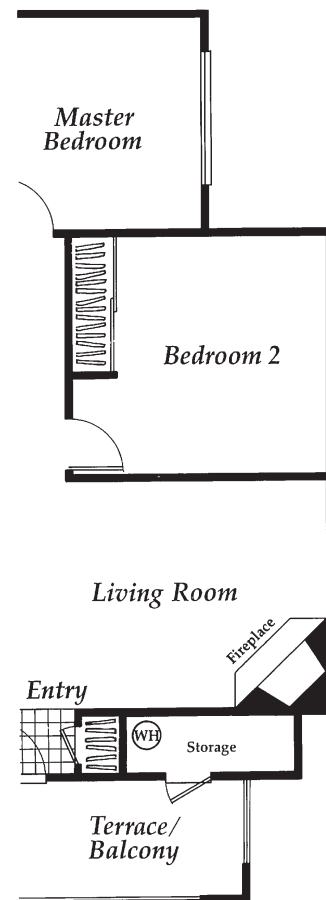

Palatine

🛏 2 bed 🚿 2 bath

🏠 990 sq ft \$2230 – \$2565*

Features

- Large Two Bedroom Apartment
- Central Air Conditioning
- Custom Walk-In Closet
- 9' Ceilings With Crown Molding
- Gas Fire Place**
- Built in Microwave
- Roman Tub in Master
- Refrigerator w/ Ice Maker**
- Dishwasher
- Stainless Steel Appliances**
- Porcelain Tile**
- Individualized Pre-Wired Intrusion Alarms
- Detached Garage**

Fireplace in second floor residences only.

Alternate Plan

This large two-bedroom features a private balcony before entering your home. The master bedroom features a Roman-style tub and walk-in closet. The guest bathroom includes a standard size tub. Enjoy the convenience of a full-size washer/dryer in the hallway adjacent to your bedroom. Palatine floor plans are available on the 1st and 2nd floors. All Palatine floor plans on the 2nd floor come standard with a fireplace.