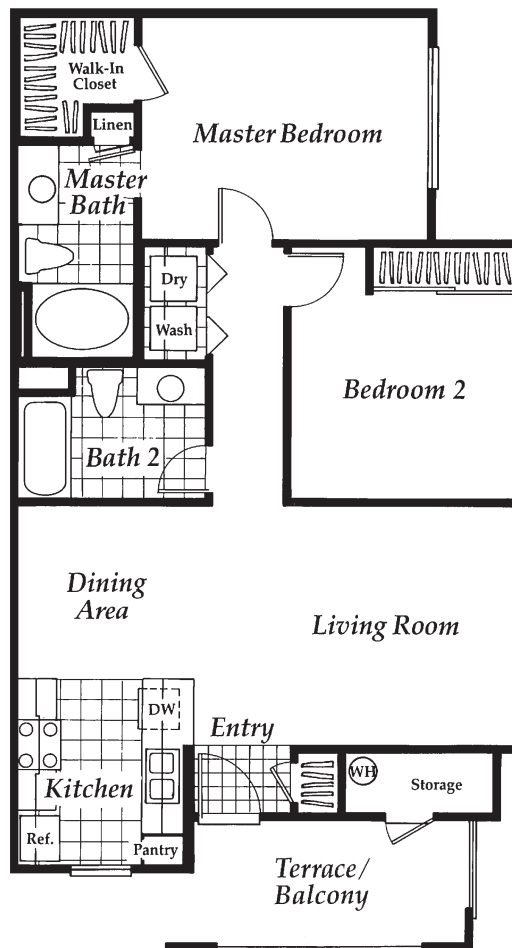

Milan

🛏 2 bed 🚿 2 bath

🏠 940 sq ft \$2205 – \$2540*

Features

- Large Two Bedroom Apartment
- Central Air Conditioning
- Custom Walk-In Closet
- 9' Ceilings With Crown Molding
- Built in Microwave
- Roman Tub in Master
- Refrigerator w/ Ice Maker*
- Dishwasher
- Stainless Steel Appliances*
- Porcelain Tile*
- Individualized Pre-Wired Intrusion Alarms
- Detached Garage*

This large two-bedroom features a private balcony before entering your home. The master bedroom features a Roman-style tub and walk-in closet. The guest bathroom includes a standard size tub. Enjoy the convenience of a full-size washer/dryer in the hallway adjacent to your bedroom. All Milan Floor plans are available on the 2nd floor.