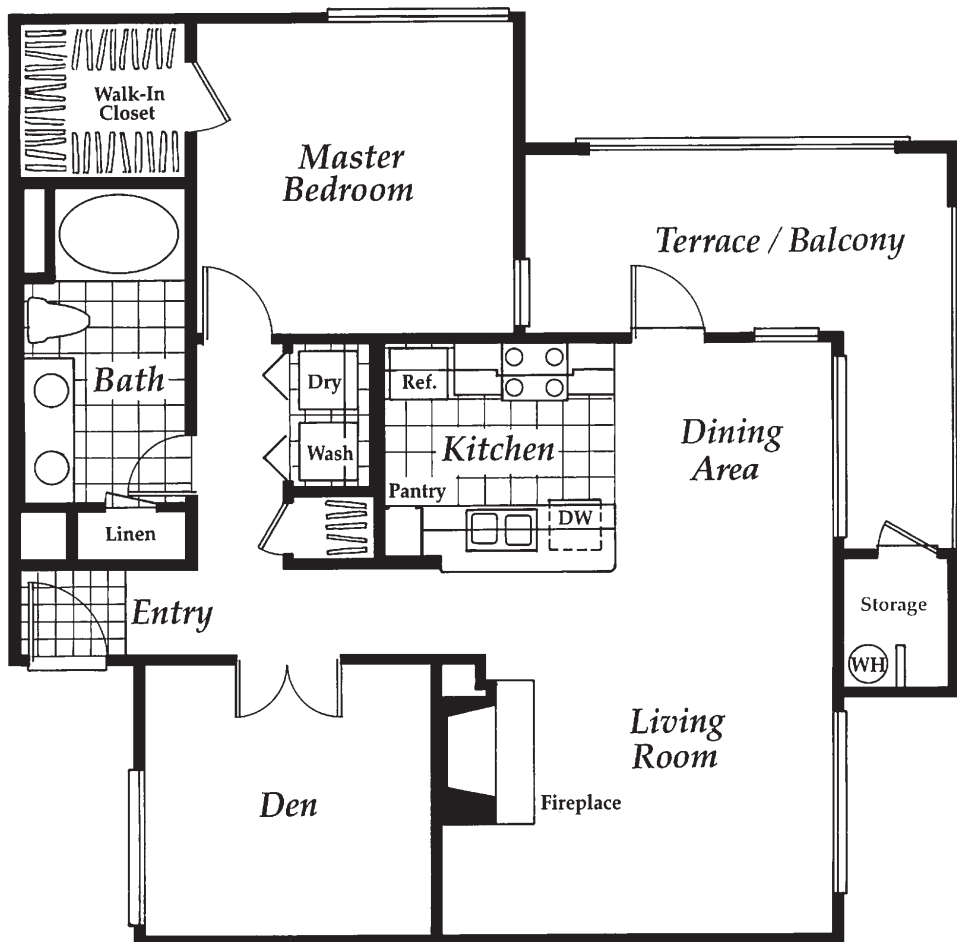

## Features

Spacious One Bedroom  
+Den Apartment

Central Air Conditioning

Custom Walk-In Closet

9' Ceilings With Crown Molding

Gas Fire Place\*\*

Built in Microwave

Roman Tubs

Refrigerator w/ Ice Maker\*\*

Dishwasher

Stainless Steel Appliances\*\*

Porcelain Tile\*\*

Wrap-Around Balcony

Individualized Pre-Wired Intrusion Alarms

Detached Garage\*\*

*Fireplace in second and third floor residences only.*

This spacious one-bedroom plus den features a Roman-style tub, double sinks, full-size washer/dryer, and an airy walk-in closet. Capri floor plans are available on the 1st, 2nd, and 3rd floors. All Capri floor plans on the 2nd and 3rd floors come standard with a fireplace.